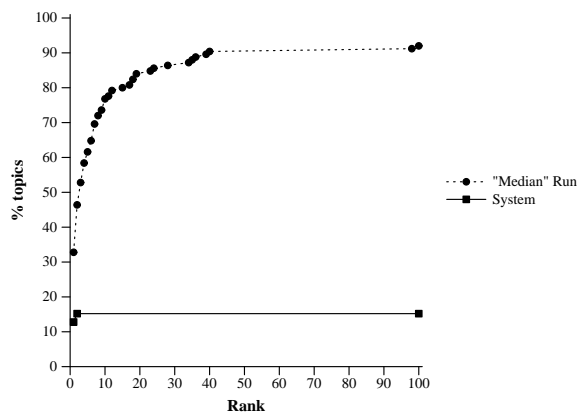

KNOWNITEM	
Number of Topics	125
Mean reciprocal rank	0.140
Topics with target at rank 1	16
Topics with target in top 10	19
Topics with no target found	106

Cumulative % of topics finding first relevant at rank X