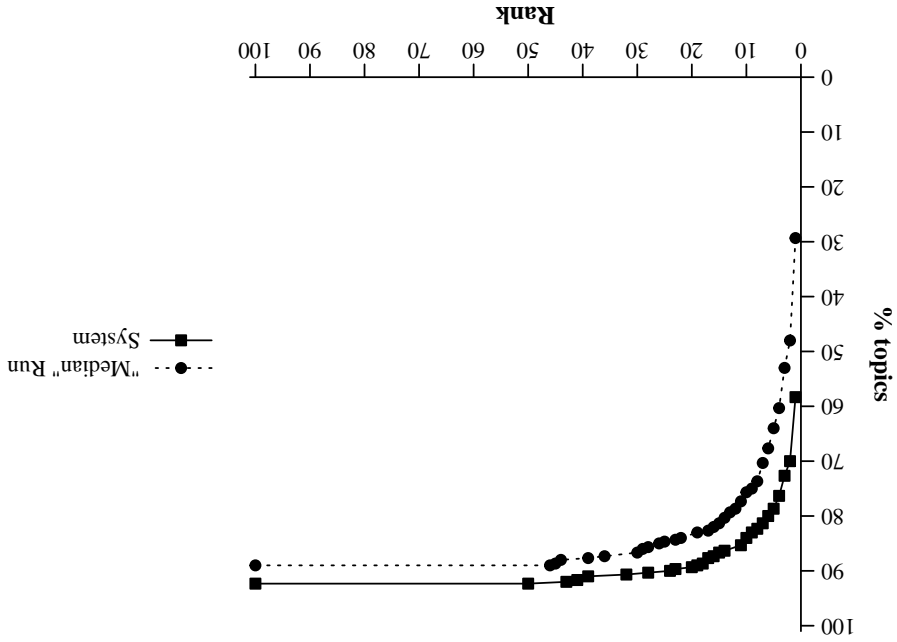

Summary Statistics			
Run ID	UmlEmp2		
Run Description	DOCSTRUCT, ANCHORTEXT, NOLINKSTRUCT		
Num topics	300		
Mean reciprocal rank	0.676	0.665	0.687
Num found at rank 1	175 (58.3%)	84 (56.0%)	91 (60.7%)
Num found in top 10	252 (84.0%)	128 (85.3%)	124 (82.7%)
Num not found in top 100	23 (7.7%)	9 (6.0%)	14 (9.3%)
	overall	named	home

Cumulative % of topics that retrieve target page by given rank