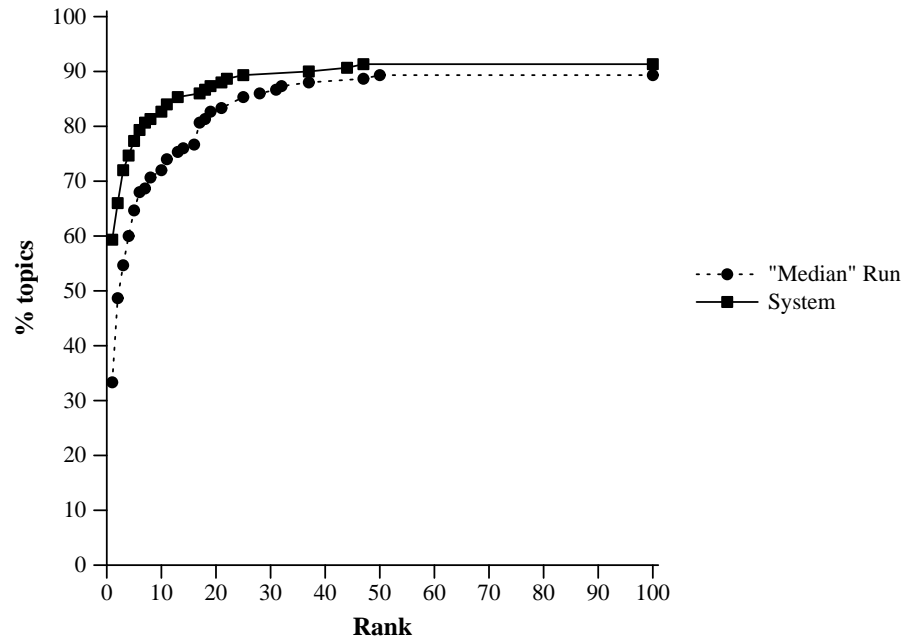

| Summary Statistics       |                                      |
|--------------------------|--------------------------------------|
| Run ID                   | yenp01                               |
| Run Description          | DOCSTRUCT, ANCHORTEXT,<br>LINKSTRUCT |
| Num topics               | 150                                  |
| Mean reciprocal rank     | 0.671                                |
| Num found at rank 1      | 89 (59.3%)                           |
| Num found in top 10      | 124 (82.7%)                          |
| Num not found in top 100 | 13 (8.7%)                            |

Cumulative % of topics that retrieve named page by given rank