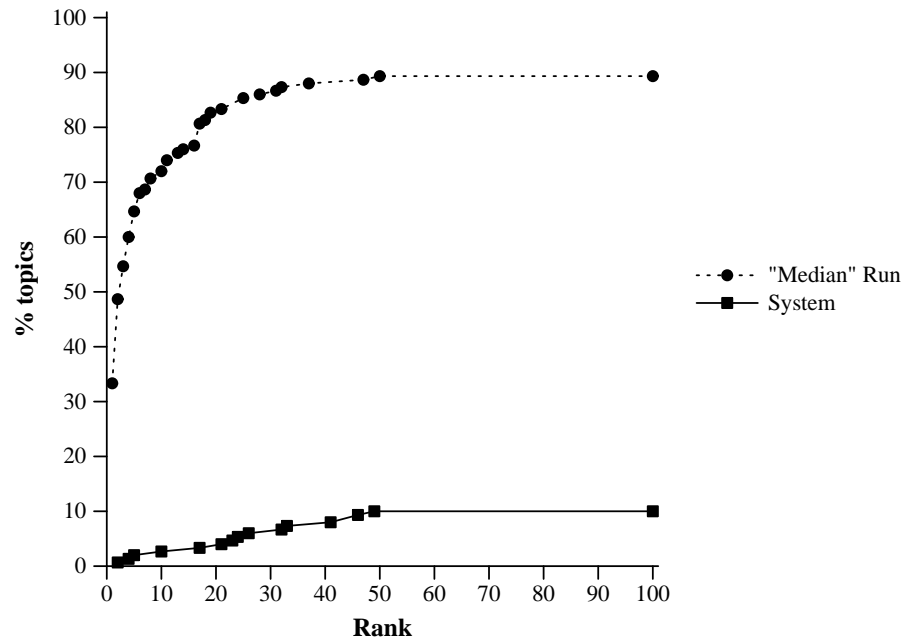

Summary Statistics	
Run ID	KUHPF0201
Run Description	NODOCSTRUCT, ANCHORTEXT, NOLINKSTRUCT
Num topics	150
Mean reciprocal rank	0.010
Num found at rank 1	0 (0.0%)
Num found in top 10	4 (2.7%)
Num not found in top 100	135 (90.0%)

Cumulative % of topics that retrieve named page by given rank