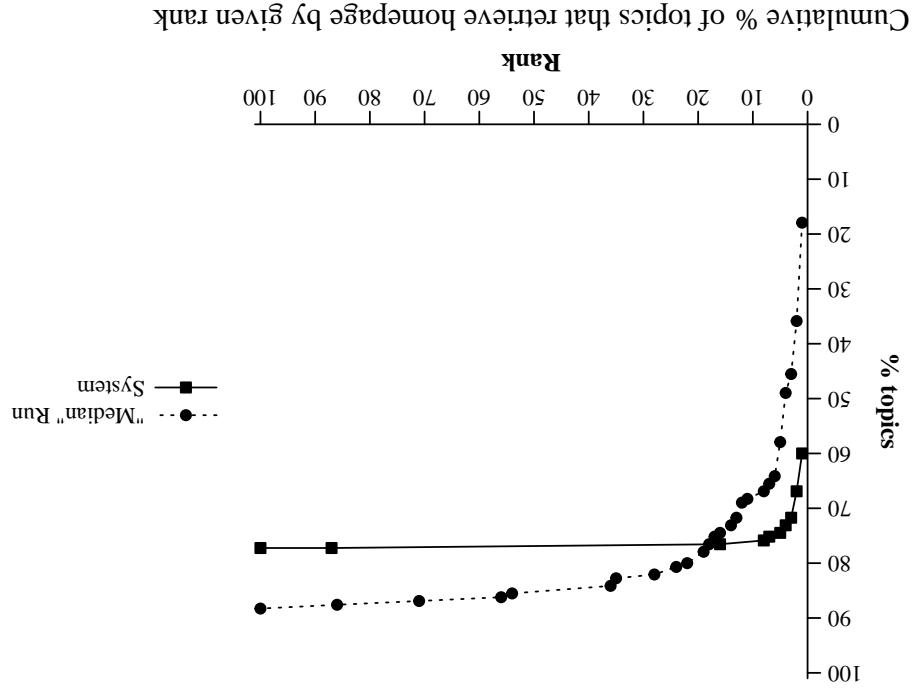

Summary Statistics	
Run ID	yehpb01
Run Description	docstruct-used, wrtext-used, links-notused
Num topics	145
Mean reciprocal rank	0.659
Num found at rank 1	87 (60.0%)
Num found in top 10	110 (75.9%)
Num not found in top 100	33 (22.8%)

Cumulative % of topics that retrieve homepage by given rank