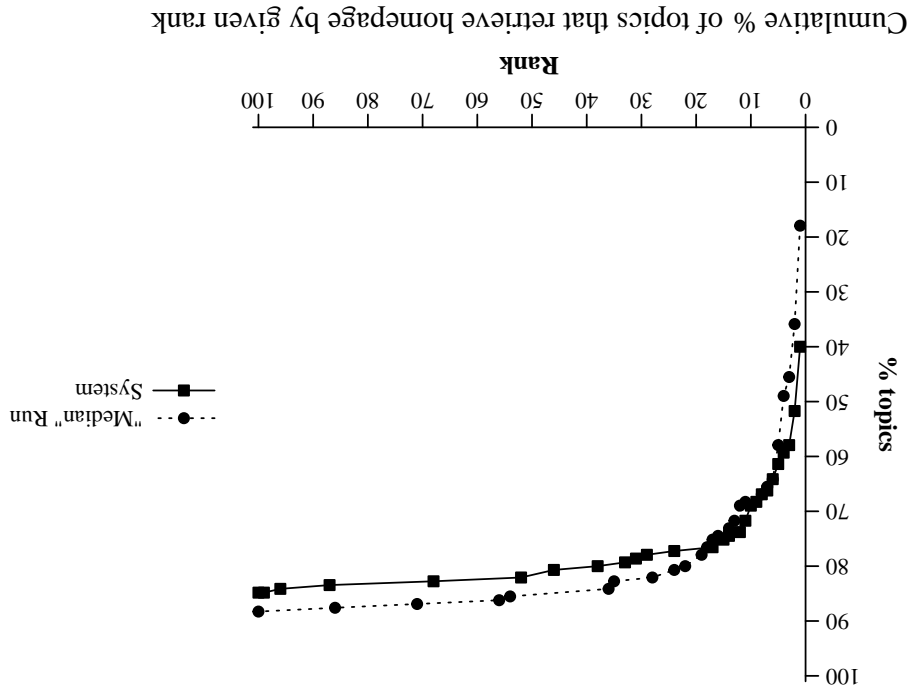

Summary Statistics	
Run ID	mstrcmp2
Run Description	docstruct-used, wrttext-used, links-used
Num topics	145
Mean reciprocal rank	0.505
Num found at rank 1	58 (40.0%)
Num found in top 10	100 (69.0%)
Num not found in top 100	22 (15.2%)

Cumulative % of topics that retrieve homepage by given rank