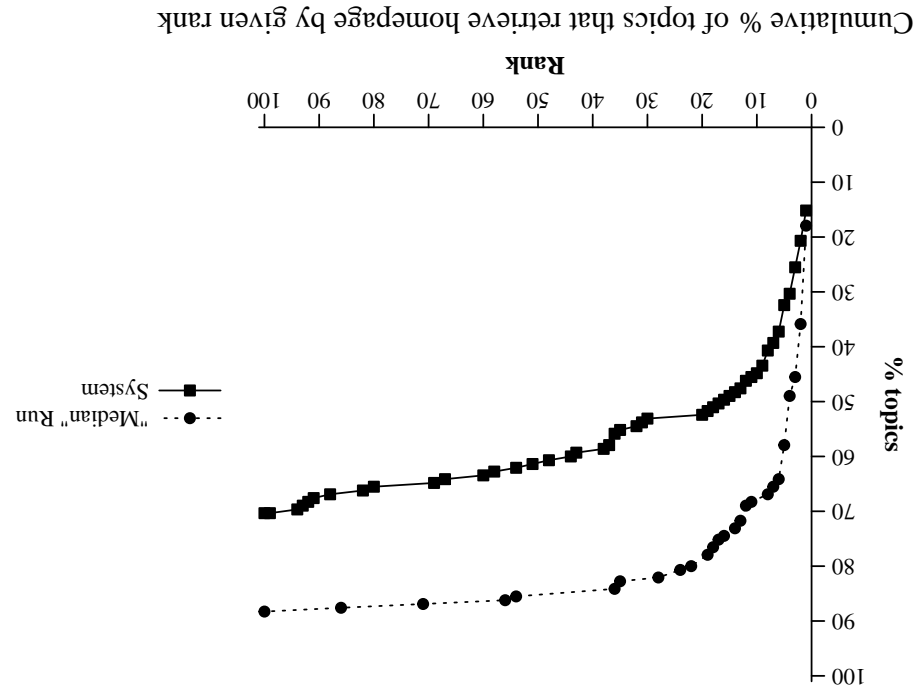

Summary Statistics	
Run ID	!chp2
Run Description	docstruct-notused, wrttext-notused, links-notused
Num topics	145
Mean reciprocal rank	0.237
Num found at rank 1	22 (15.2%)
Num found in top 10	65 (44.8%)
Num not found in top 100	43 (29.7%)

Cumulative % of topics that retrieve homepage by given rank