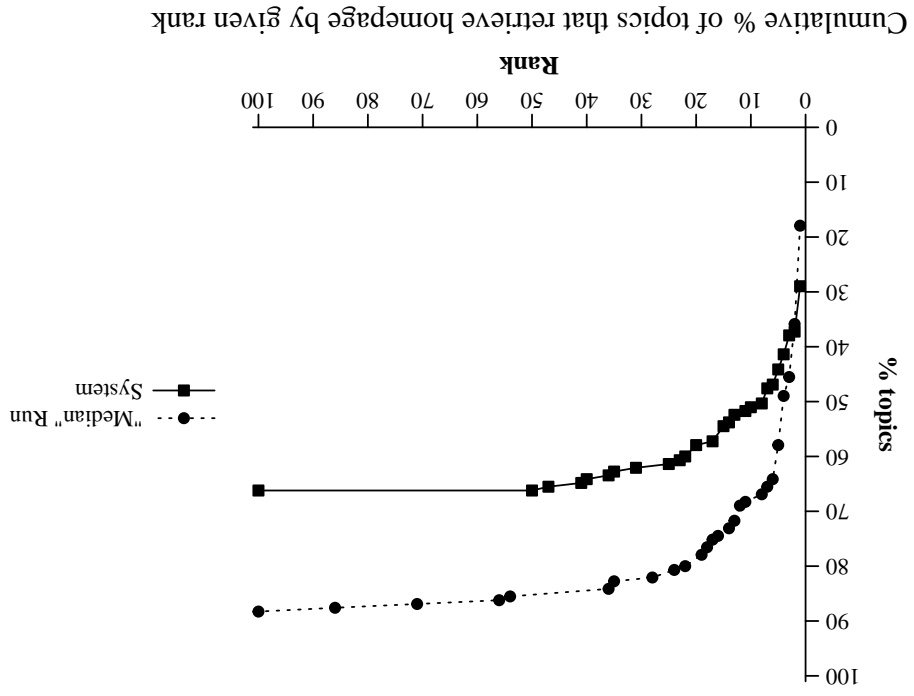

Summary Statistics	
Run ID	flabxemerger
Run Description	docstruct-used, wrttext-used, links-used
Num topics	145
Mean reciprocal rank	0.365
Num found at rank 1	42 (29.0%)
Num found in top 10	74 (51.0%)
Num not found in top 100	49 (33.8%)

Cumulative % of topics that retrieve homepage by given rank