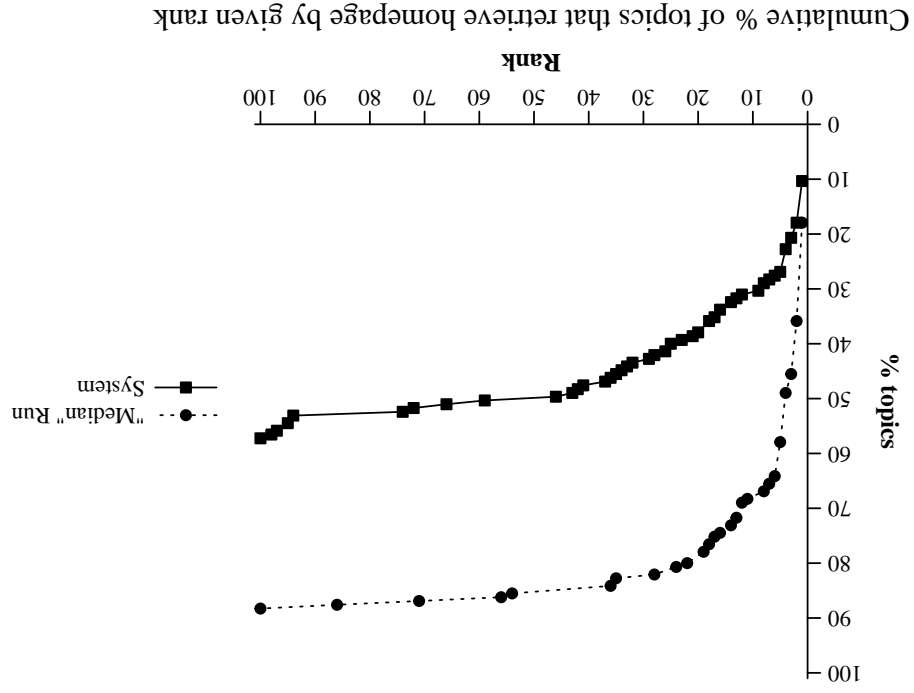

Summary Statistics	
Run ID	PDWTFPWL
Run Description	docstruct-notused, wrttext-notused, links-used
Num topics	145
Mean reciprocal rank	0.178
Num found at rank 1	15 (10.3%)
Num found in top 10	44 (30.3%)
Num not found in top 100	62 (42.8%)

Cumulative % of topics that retrieve homepage by given rank